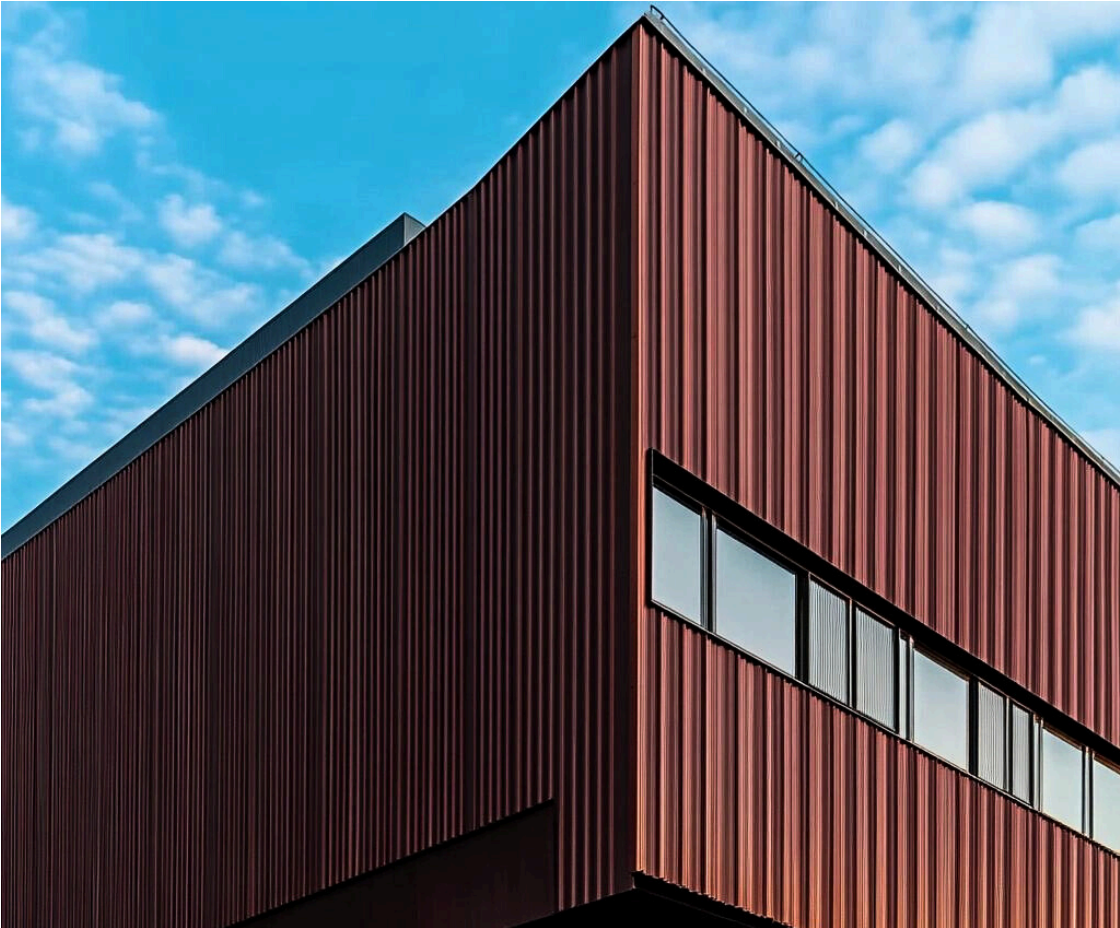

# African Heritage Range

Delivering the *Exceptional*

**Chromadek**<sup>®</sup>

ALOE GREEN

KALAHARI RED

DARK DOLPHIN

SANDSTONE BEIGE

WHITE LION

AZURE BLUE

TRAFFIC LIGHT GREEN

CHARCOAL GREY

UMHLANGA WAVE

GEMSBOK SAND

KING FISHER BLUE

DOVE GREY

BUFFALO BROWN