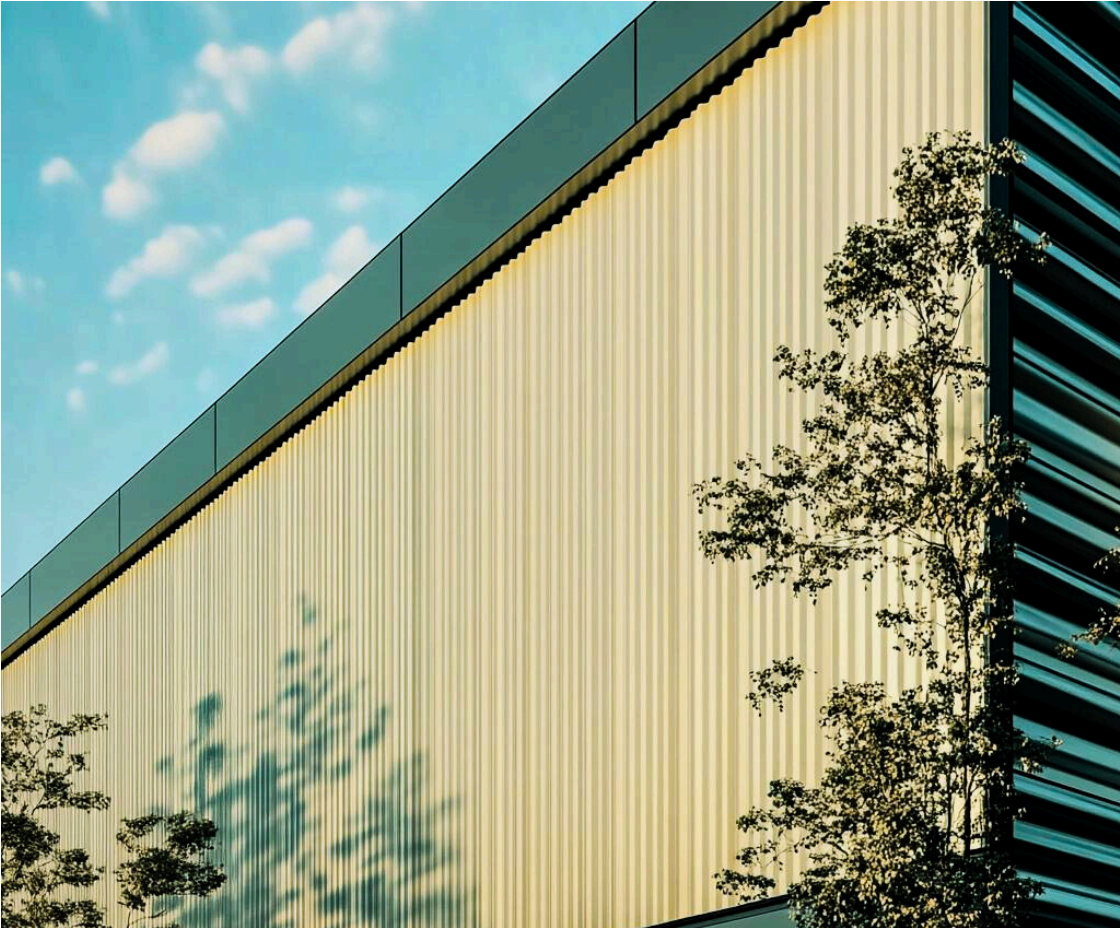

# African Heritage Range

Delivering the *Exceptional*

**Chromadek**<sup>®</sup>

ALOE GREEN

KALAHARI RED

DARK DOLPHIN

SANDSTONE BEIGE

WHITE LION

AZURE BLUE

TRAFFIC LIGHT GREEN

CHARCOAL GREY

UMHLANGA WAVE

GEMSBOK SAND

KING FISHER BLUE

DOVE GREY

BUFFALO BROWN